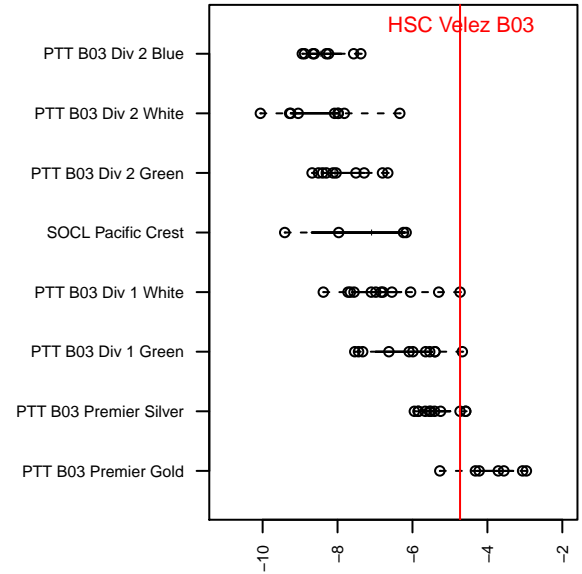

# HSC Velez B03

Hillsboro SC  
 Hillsboro, OR  
 B03 total strength=776  
 attack=1.04 defense=0.81  
 fall league = PTT B03 Div 1 White  
 spr league = Spr OYS B03 Div 1 White

alt names used:  
 Hillsboro Soccer Club Velez  
 HSC Velez  
 HSC Velez  
 HSC Velez

Venues played:  
 2015 Mt Hood Challenge U13  
 2015 Summer Slam Gold U12  
 2015 PTT B03 Division 1 White  
 2015 OYS Presidents Cup B03  
 2015 Spr OYS B03 Division 1 White

**HSC Velez B03**  
 Dots are actual minus expected GF (blue circles) and GA (red triangles).  
 Blue line is smoothed change in attack strength. Red is smoothed change in defense strength.

**attack and defense variance (black dot)  
relative to other teams  
and top 10 in region**

**attack and defense rating  
relative to others at age  
and all opponents in last 13 months**

**Performance relative to 13 month average**